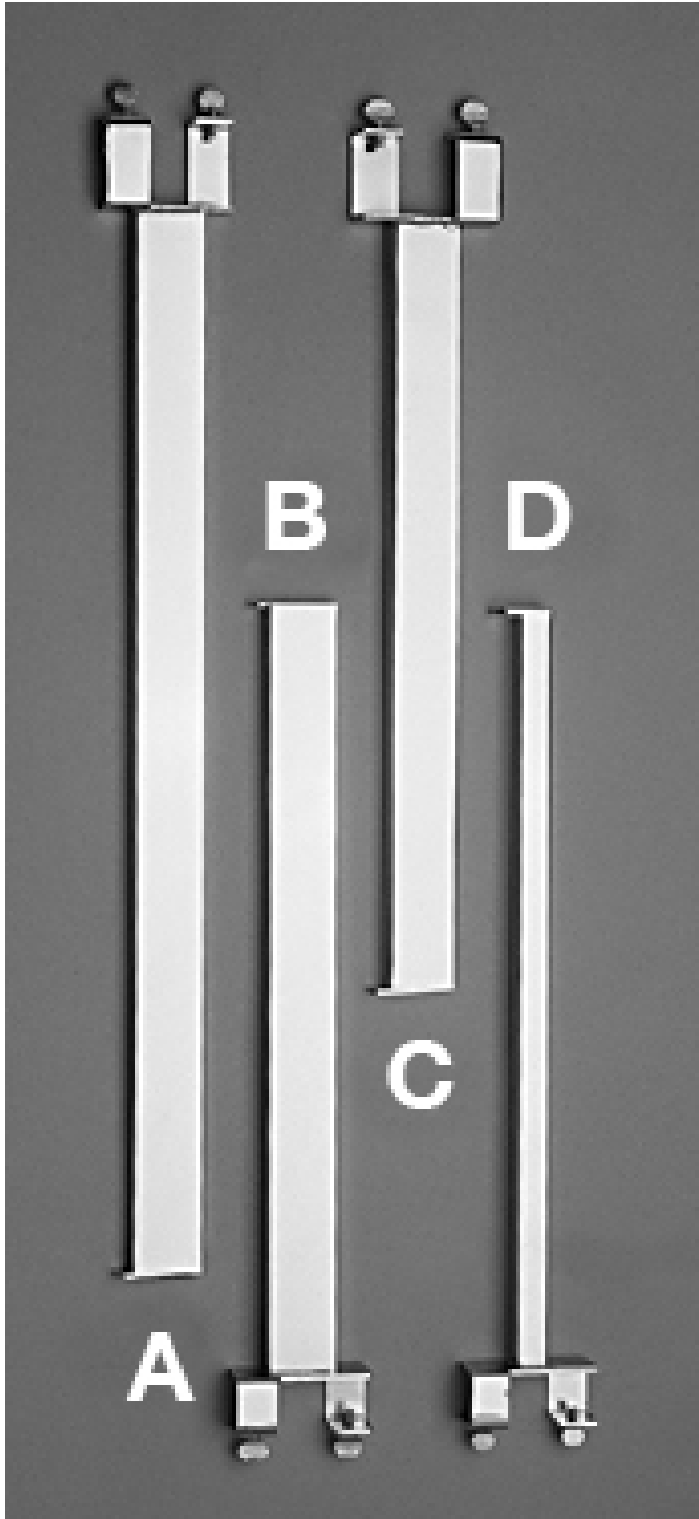

**TWIST ON ARMS FOR CLOTHING
DISPLAY RACKS**

\$4.70 - \$6.90

SKU: N/A

Stock: N/A

Categories: [Clothing Display Racks,](#)
[Retail Clothing Racks](#)

VARIATIONS

Image	SKU	Price	Description	Size	Color Finish
	10123C	\$4.70	A. Rectangular 22" fits rectangular 10123C		Polished Chrome

Image	SKU	Price	Description	Size	Color Finish
	10119C	\$4.70	B. Rectangular 16" fits Square 10119C		Polished Chrome
	10124C	\$6.90	C. Rectangular 16" fits Rectangular 10124C		Polished Chrome

Image	SKU	Price	Description	Size	Color Finish
	10001C	\$5.27		D. Square 16" fits Square 10001C	Polished Chrome

PRODUCT DESCRIPTION

Rectangular twist on arms for garment display racks. Available in 16" or 22" polished chrome.

- A. Rectangular 22" arm fits rectangular frame rack.
- B. Rectangular 16" arm that fits square frame rack.
- C. Rectangular 16" arm that fits rectangular frame rack.
- D. Square 16" arm that fits square frame rack.

ADDITIONAL INFORMATION

Size

[A. Rectangular 22" fits rectangular 10123C, B. Rectangular 16" fits Square 10119C, C. Rectangular 16" fits Rectangular 10124C, D. Square 16" fits Square 10001C](#)

Color Finish