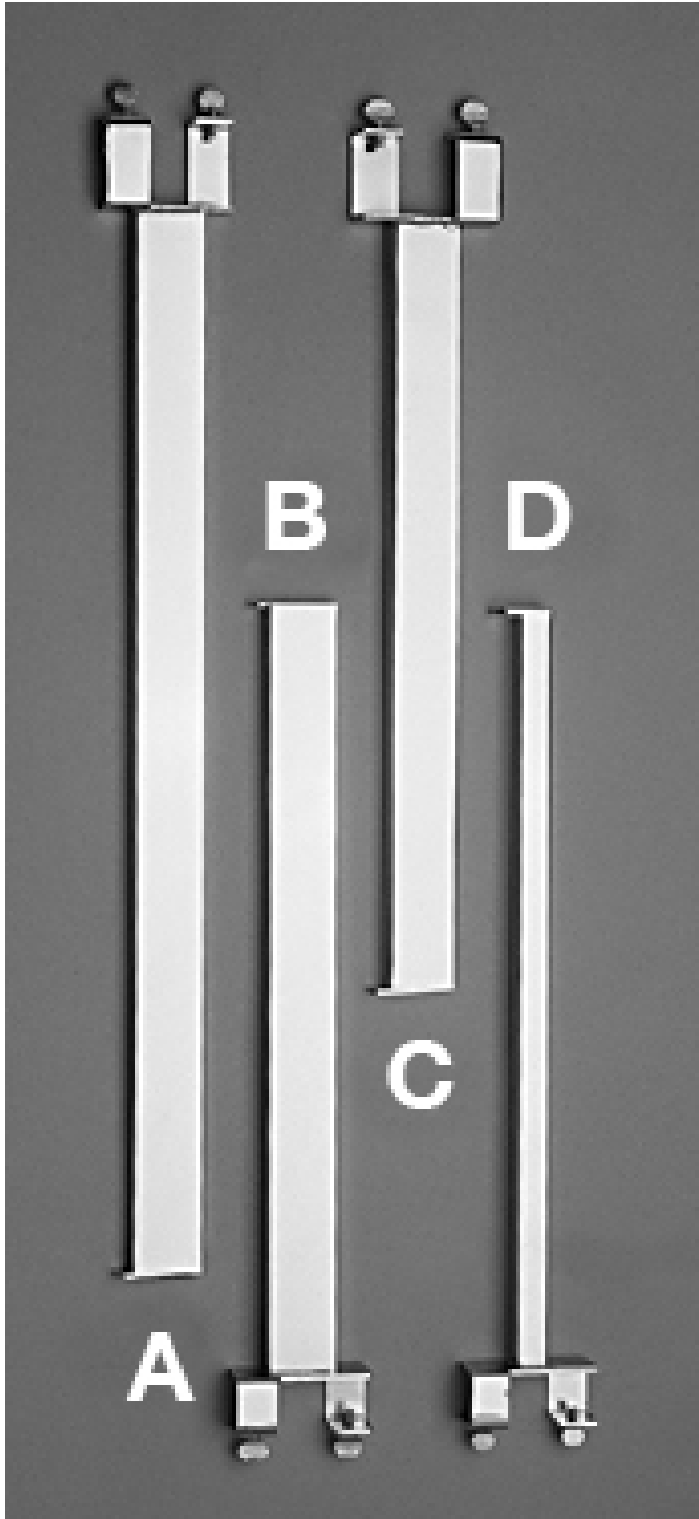

**TWIST ON ARMS FOR CLOTHING  
DISPLAY RACKS**

**\$4.70 - \$6.90**

---

**SKU: N/A**

**Stock: N/A**

**Categories:** [Clothing Display Racks,](#)  
[Retail Clothing Racks](#)

**VARIATIONS**

Image	SKU	Price	Description	Size	Color Finish
	10123C	\$4.70	A. Rectangular 22" fits rectangular 10123C		Polished Chrome

Image	SKU	Price	Description	Size	Color Finish
	10119C	\$4.70	B. Rectangular 16" fits Square 10119C		Polished Chrome
	10124C	\$6.90	C. Rectangular 16" fits Rectangular 10124C		Polished Chrome

Image	SKU	Price	Description	Size	Color Finish
	10001C	\$5.27		D. Square 16" fits Square 10001C	Polished Chrome

**PRODUCT DESCRIPTION**

Rectangular twist on arms for garment display racks. Available in 16" or 22" polished chrome.

- A. Rectangular 22" arm fits rectangular frame rack.
- B. Rectangular 16" arm that fits square frame rack.
- C. Rectangular 16" arm that fits rectangular frame rack.
- D. Square 16" arm that fits square frame rack.

### **Size**

[A. Rectangular 22" fits rectangular 10123C, B. Rectangular 16" fits Square 10119C, C. Rectangular 16" fits Rectangular 10124C, D. Square 16" fits Square 10001C](#)