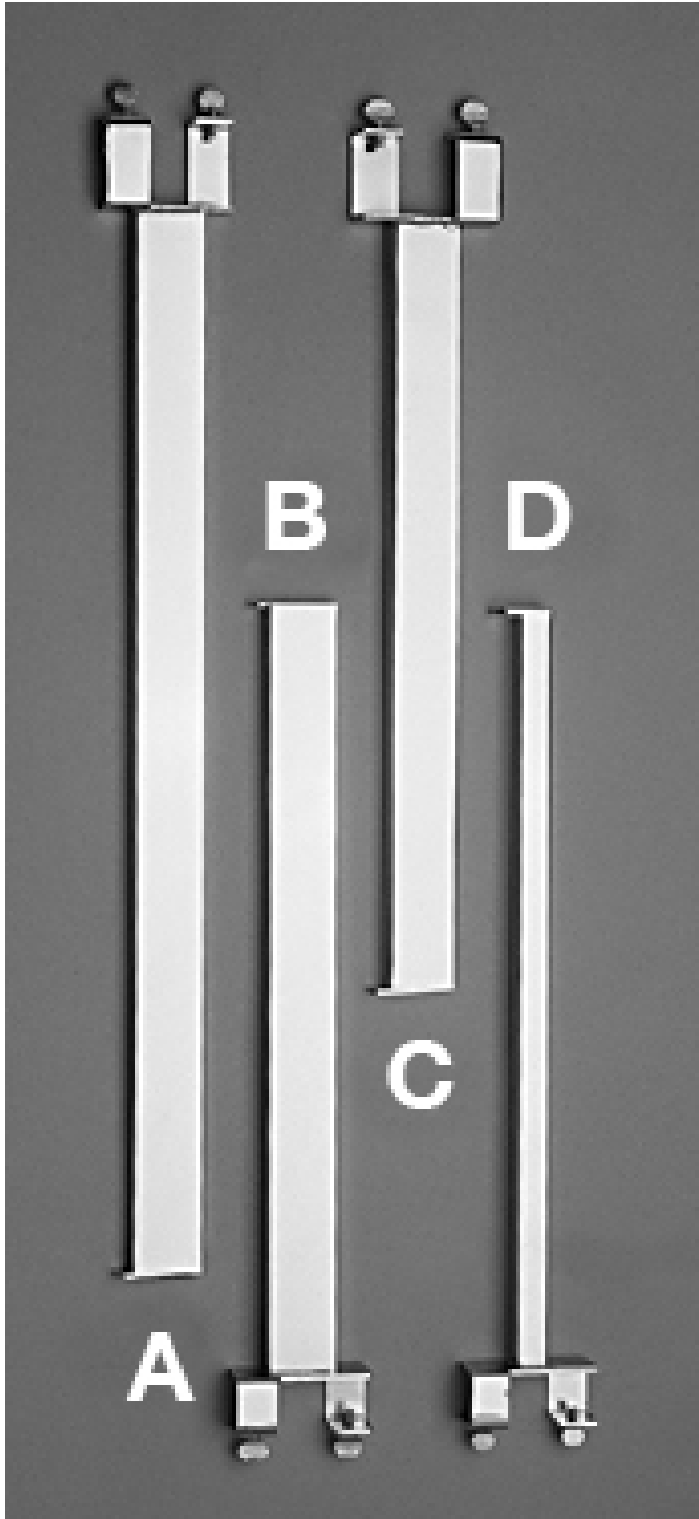

**TWIST ON ARMS FOR CLOTHING
DISPLAY RACKS**

\$4.70 - \$6.90

SKU: N/A

Stock: N/A

Categories: [Clothing Display Racks,](#)
[Retail Clothing Racks](#)

VARIATIONS

| Image | SKU | Price | Description | Size | Color Finish |
|---|--------|--------|--|------|--------------------|
|  | 10123C | \$4.70 | A. Rectangular 22" fits rectangular 10123C | | Polished Chrome |

| Image | SKU | Price | Description | Size | Color Finish |
|-------|--------|--------|--|------|--------------------|
| | 10119C | \$4.70 | B. Rectangular 16" fits Square 10119C | | Polished Chrome |
| | 10124C | \$6.90 | C. Rectangular 16" fits Rectangular 10124C | | Polished Chrome |

| Image | SKU | Price | Description | Size | Color Finish |
|-------|--------|--------|-------------|-------------------------------------|--------------------|
| | 10001C | \$5.27 | | D. Square 16" fits Square 10001C | Polished Chrome |

ADDITIONAL INFORMATION

Size

[A. Rectangular 22" fits rectangular 10123C, B. Rectangular 16" fits Square 10119C, C. Rectangular 16" fits Rectangular 10124C, D. Square 16" fits Square 10001C](#)

Color Finish