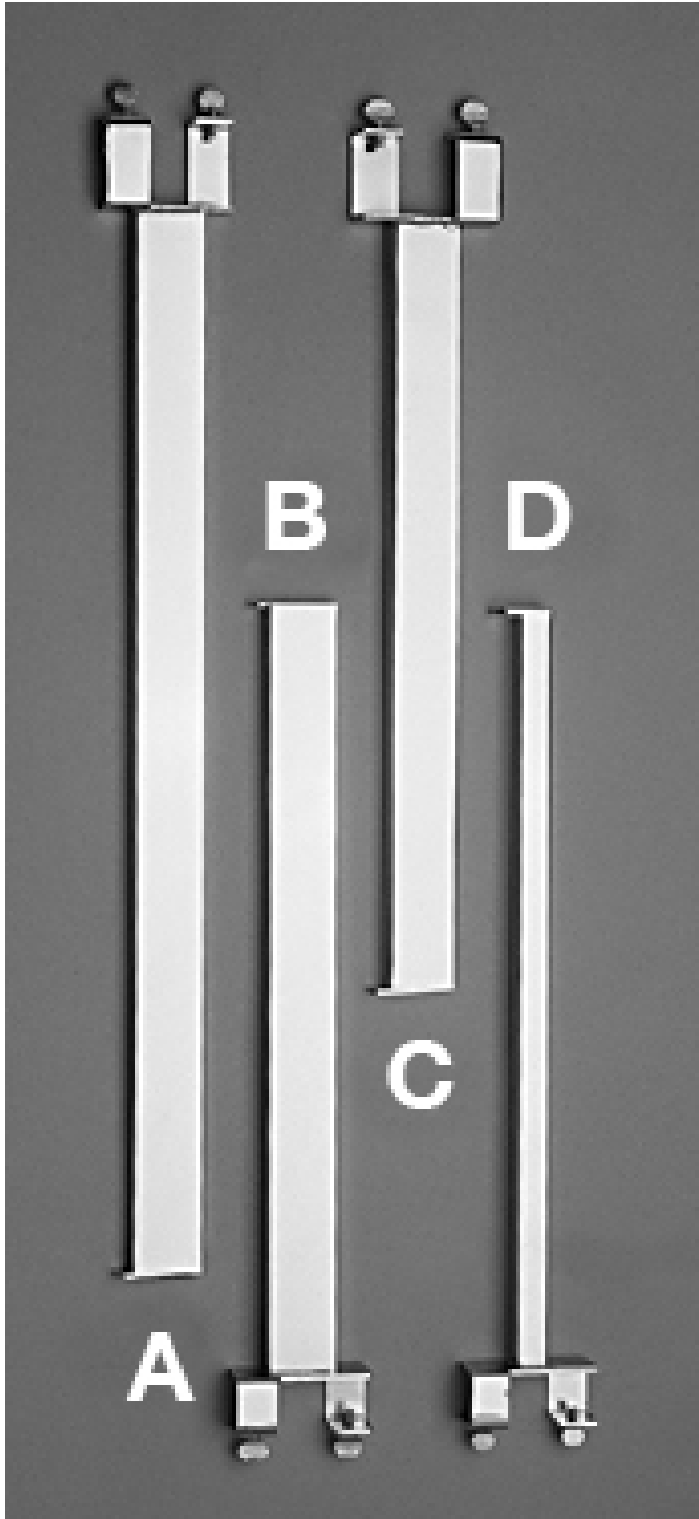

**TWIST ON ARMS FOR CLOTHING  
DISPLAY RACKS**

**\$4.70 - \$6.90**

---

**SKU: N/A**

**Stock: N/A**

**Categories:** [Clothing Display Racks,](#)  
[Retail Clothing Racks](#)

**VARIATIONS**

Image	SKU	Price	Description	Size	Color Finish
	10123C	\$4.70	A. Rectangular 22" fits rectangular 10123C	Polished Chrome	

Image	SKU	Price	Description	Size	Color Finish
	10119C	\$4.70	B. Rectangular 16" fits Square 10119C		Polished Chrome
	10124C	\$6.90	C. Rectangular 16" fits Rectangular 10124C		Polished Chrome

Image	SKU	Price	Description	Size	Color Finish
	10001C	\$5.27		D. Square 16" fits Square 10001C	Polished Chrome

**PRODUCT DESCRIPTION**

Rectangular twist on arms for garment display racks. Available in 16" or 22" polished chrome.

- A. Rectangular 22" arm fits rectangular frame rack.
- B. Rectangular 16" arm that fits square frame rack.
- C. Rectangular 16" arm that fits rectangular frame rack.
- D. Square 16" arm that fits square frame rack.

### **Size**

[A. Rectangular 22" fits rectangular 10123C, B. Rectangular 16" fits Square 10119C, C. Rectangular 16" fits Rectangular 10124C, D. Square 16" fits Square 10001C](#)