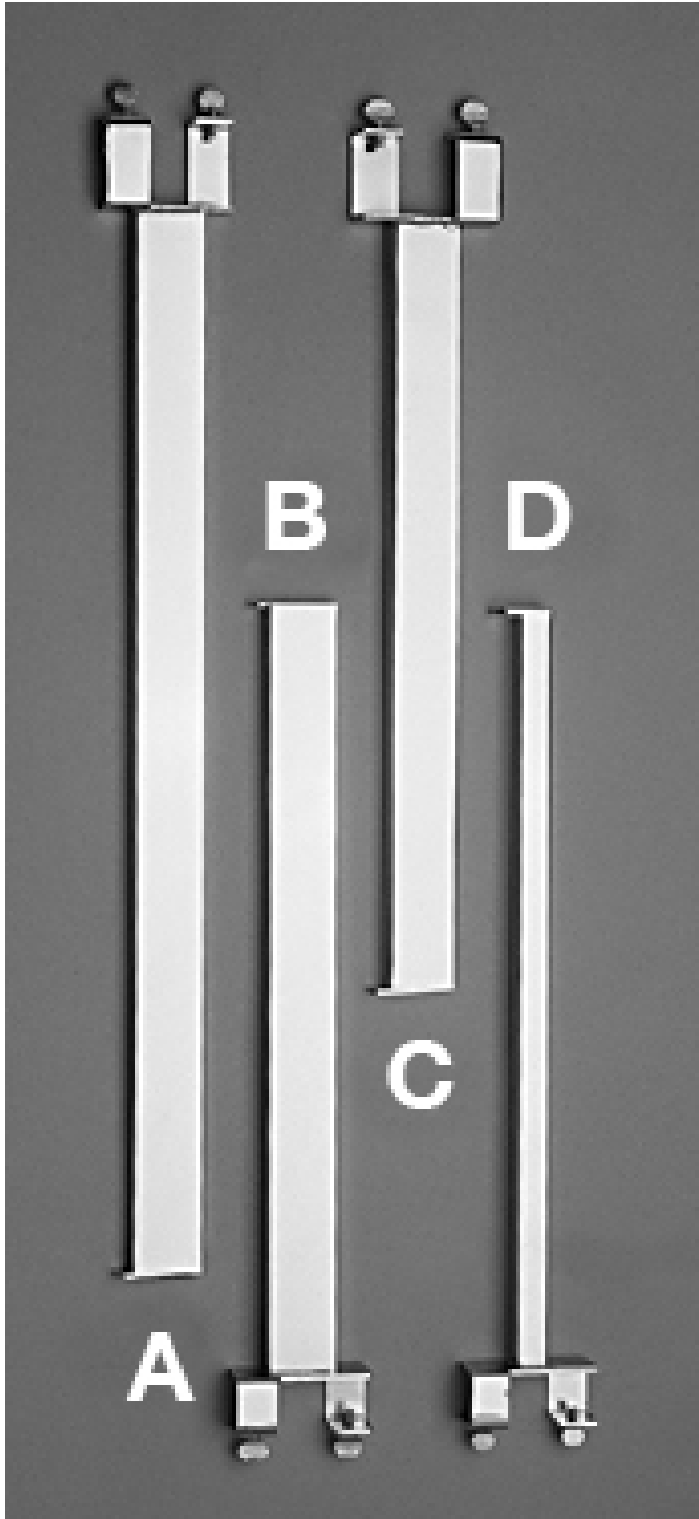

**TWIST ON ARMS FOR CLOTHING  
DISPLAY RACKS**

**\$4.70 - \$6.90**

---

**SKU: N/A**

**Stock: N/A**

**Categories:** [Clothing Display Racks,](#)  
[Retail Clothing Racks](#)

**VARIATIONS**

| Image   | SKU    | Price  | Description                                      | Size | Color Finish       |
|---|--------|--------|--|------|--------------------|
|  | 10123C | \$4.70 | A. Rectangular 22"<br>fits rectangular<br>10123C |      | Polished<br>Chrome |

| Image | SKU    | Price  | Description                                      | Size | Color Finish       |
|-------|--------|--------|--|------|--------------------|
|       | 10119C | \$4.70 | B. Rectangular 16"<br>fits Square<br>10119C      |      | Polished<br>Chrome |
|       | 10124C | \$6.90 | C. Rectangular 16"<br>fits Rectangular<br>10124C |      | Polished<br>Chrome |

| Image   | SKU    | Price  | Description | Size                                | Color Finish       |
|---|--------|--------|-------------|-------------------------------------|--------------------|
|  | 10001C | \$5.27 |             | D. Square 16" fits<br>Square 10001C | Polished<br>Chrome |

### **Size**

[A. Rectangular 22" fits rectangular 10123C, B. Rectangular 16" fits Square 10119C, C. Rectangular 16" fits Rectangular 10124C, D. Square 16" fits Square 10001C](#)