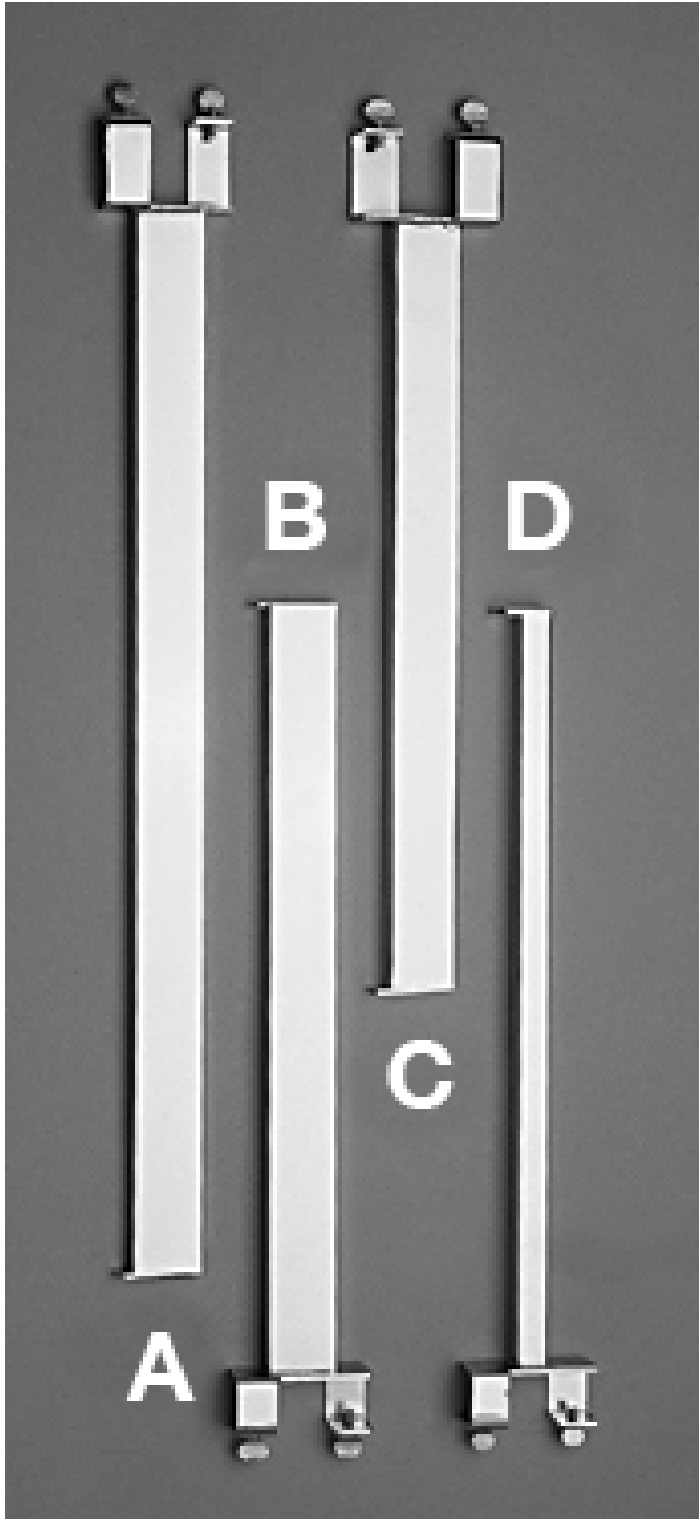

**TWIST ON ARMS FOR CLOTHING
DISPLAY RACKS**

\$4.70 - \$6.90

SKU: N/A

Stock: N/A

Categories: [Clothing Display Racks,](#)
[Retail Clothing Racks](#)

VARIATIONS

| Image | SKU | Price | Description | Size | Color Finish |
|---|--------|--------|--|------|--------------------|
|  | 10123C | \$4.70 | A. Rectangular 22" fits rectangular 10123C | | Polished Chrome |

| Image | SKU | Price | Description | Size | Color Finish |
|--|--------|--------|--|------|--------------------|
|  | 10119C | \$4.70 | B. Rectangular 16" fits Square 10119C | | Polished Chrome |
|  | 10124C | \$6.90 | C. Rectangular 16" fits Rectangular 10124C | | Polished Chrome |

| Image | SKU | Price | Description | Size | Color Finish |
|---|--------|--------|-------------|-------------------------------------|--------------------|
|  | 10001C | \$5.27 | | D. Square 16" fits Square 10001C | Polished Chrome |

ADDITIONAL INFORMATION

Size

[A. Rectangular 22" fits rectangular 10123C, B. Rectangular 16" fits Square 10119C, C. Rectangular 16" fits Rectangular 10124C, D. Square 16" fits Square 10001C](#)

Color Finish