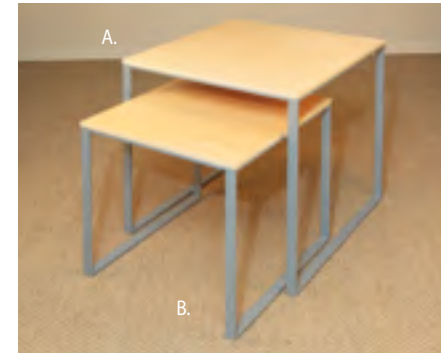

Matte Silver Frame Display Tables

Matte silver display tables with fusion maple tops. Large table is 32" x 32" x 30" high & small table is 27" x 27" x 24" high.

A. 43009S (Large Table)	$173.85
B. 43010S (Small Table)	$161.00