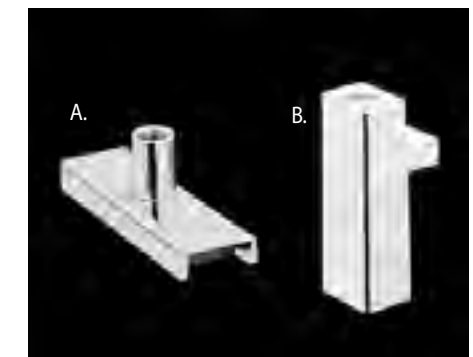

### Screw Tight Trim-Lock Clamps

Clamp (A) fits 1/2" tubing. Clamp (B) fits from 1" to 1 1/2" tubing. **Trim lock** square end stems press-fit into clamp.  
**A. 58301C** (1 screw - Chrome).....\$2.50  
**B. 58302C** (2 screws - Chrome).....\$2.80