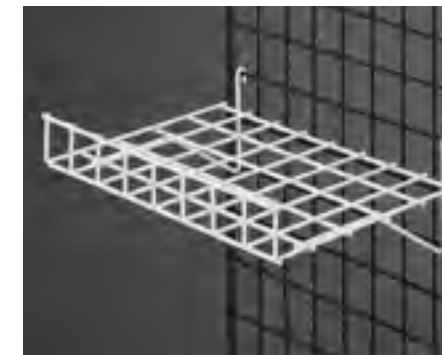

2" Lip Straight Gridwall Shelf

Straight shelf with 2" front lip. 15" d x 24" w.
18079C (Polished Chrome).....$10.40
18079W (White).....$9.40
18079E (Black) $9.00