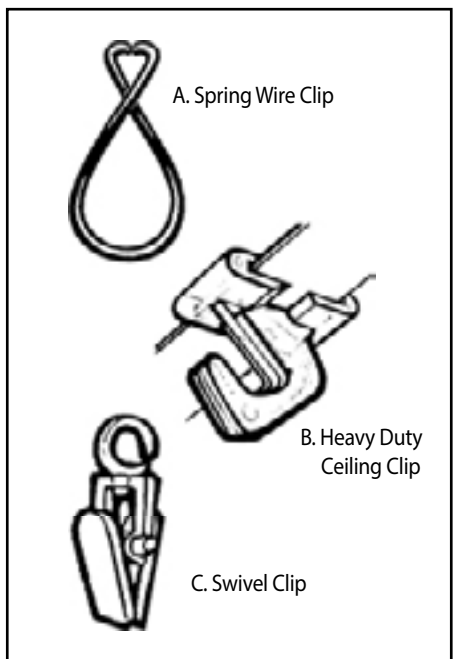

Ceiling Clips
A. 92005N (pkg of 100) **$12.85**
B. 92032C (Sold in dozens) **$5.40**
C. 92068W (White - pkg of 100) **$15.00**
92068E (Black - pkg of 100) **$15.00**