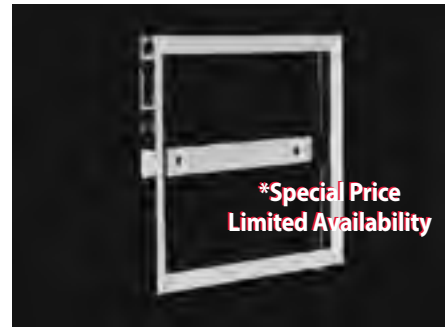

Metal & Acrylic Sign Holders

1.800.241.6897

Sign Holders, Clamps & Stems

www.melvinroos.com

Chrome Wall Mount Sign Holder

Polished chrome wall mount card holder.
58009C (7" w x 5.5" h).....$2.75
58010C (11" w x 7" h).....$3.25
58011C (14" w x 11" h).....$3.95
*58166C (14" w x 22" h).....$9.95
58160C (28" w x 22" h).....$19.00