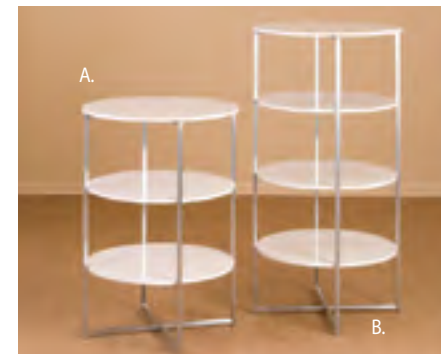

Round Shelf Units - KD Frame

3 or 4 shelf round display unit on brushed chrome 3/4" square tubing frame. Unfolds for quick assembly. 28" round shelves (top) with 26 1/2" (bottom) white gloss laminate.

A. 43189MW (3 tier - 42" high)	$282.00
B. 43188MW (4 tier - 55" high)	$376.00