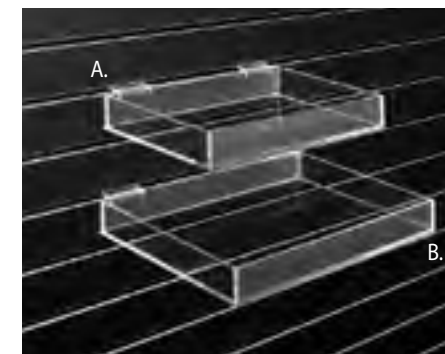

Clear Acrylic Slatwall Trays

Clear acrylic trays with fit standard slatwall panels or free standing slatwall units.

A. 26109A (8" x 12" x 2" deep)..... **$22.20**
B. 26110A (10" x 14" x 2" deep) **$28.00**