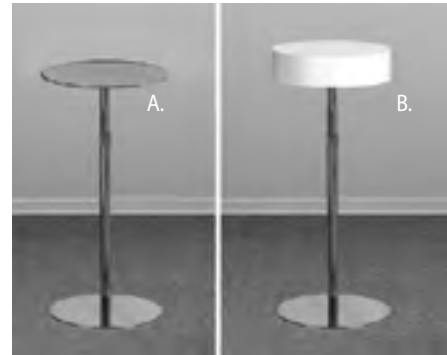

Adjustable Round Floor Riser

Polished chrome 12" round top display riser, adjusts 25" x 42" high overall, 12" weighted base. Gloss white top sold separately.
A. 43048C (Polished Chrome) **$56.00**
B. 43063W (12" Gloss White Top) **$51.00**