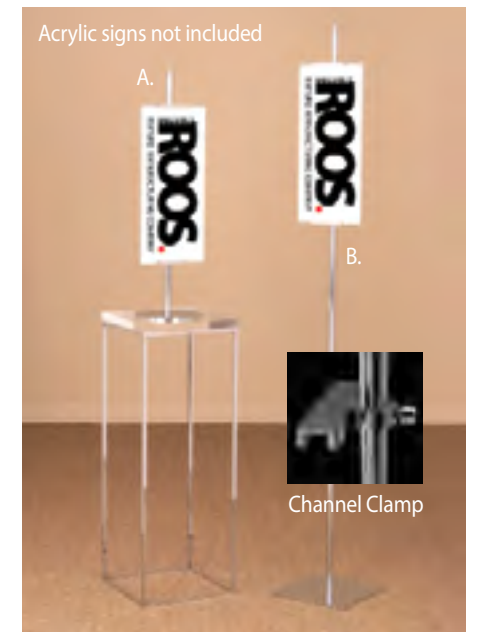

Counter Top or Floor Sign Stand
Counter top 28" tall on 8" round 1/4" thick base. Floor stand 66" tall on 10" x 10" base 3/8" thick. Holds 12mm thick graphic. Acrylic signs not included.
A. 58437C (Polished Chrome) **$45.55**
B. 58436C (Polished Chrome) **$65.00**
58436P (Raw Metal) **$58.00**