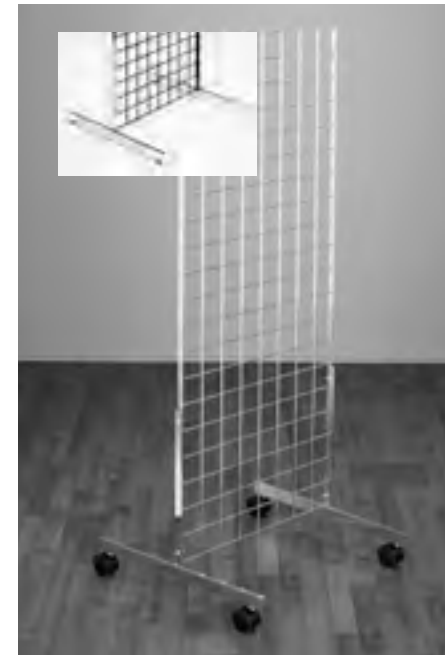

Grid Panel "T" Legs

Set of two "T" legs hold a single grid panel to make a freestanding display. Leveler feet or (optional) casters are available.

- **18271C** (Polished Chrome) **$15.50**
- **18271W** (White) **$15.50**
- **18271E** (Black) **$15.50**