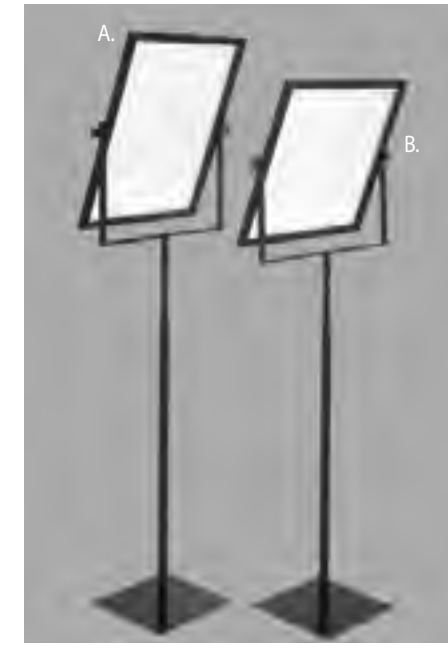

Tall Adjustable Metal Sign Holder
Metal sign holder in tilting frame. Angle is set with two tightening knobs. Adjustable from 42" to 60 1/2". Heavy weight 14" x 14" base.
A. 58190E (Black - 22" w x 28" h) **$78.00**
58190S (Silver - 22" w x 28" h) **$78.00**
B. 58191E (Black - 24" w x 24" h) **$77.00**