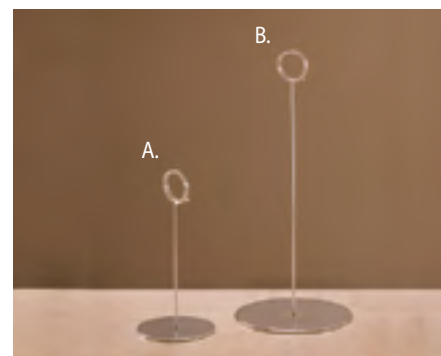

Spring Loop Sign Holder - Small

Spring wire loop on round polished chrome base or threaded for use with magnets on rack tops.
A. 58071C (7.5" h, x 3.5" base).....$2.75
B. 58077C (12" h, x 5.3" base).....$4.45
58089C (12" h, threaded not shown).....$2.90