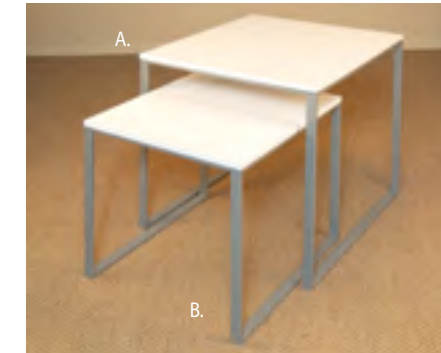

Matte Silver Frame Display Tables

Matte silver display tables with white gloss tops. Large table is 32" x 32" x 30" high & small table is 27" x 27" x 24" high.

A. 43009W (Large Table)	$170.85
B. 43010W (Small Table)	$153.00