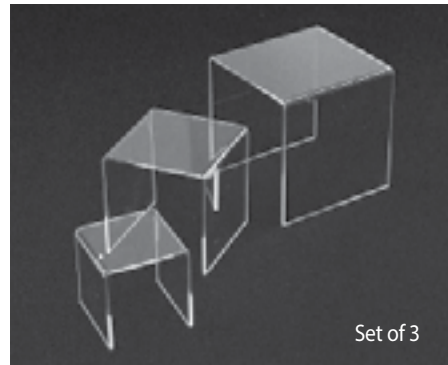

Acrylic Counter Top Risers & Cubes

www.melvinroos.com

Set of 3

Mini U Risers

1/8" thick clear acrylic display risers. 3" wide x 3" high; 4" wide x 4" high; 5" wide x 5" high. Sold in set of 3.

54025A **$6.20**