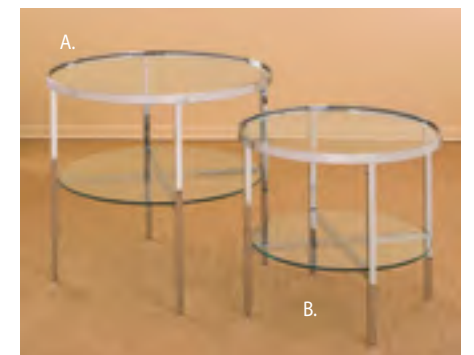

Chrome & Glass Round Tables

Two tier chrome and glass adjustable tables. 1" polished chrome tubing. Large table adjusts - 27 1/2" to 37 1/2" h. Small table adjusts - 27 1/2" to 34" h.

A. 43194C (36" Round)	$265.00
B. 43193C (30" Round)	$190.00