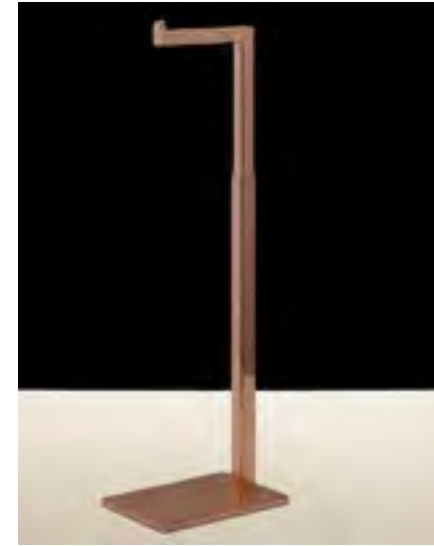

### Bracelet Stand

Bracelet stand with (4) 9" long round flocked bars. 12" x 18" chrome rectangular frame on 5" x 12" weighted base.

54488C ..... \$58.00