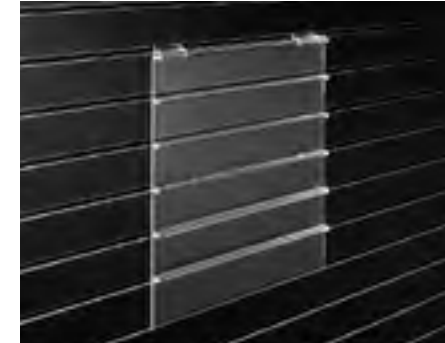

Earring Card Display

Clear acrylic earring card display. Holds up to 45 standard earring cards. Fits standard slatwall panels or free standing slatwall units.

26296A **$38.80**