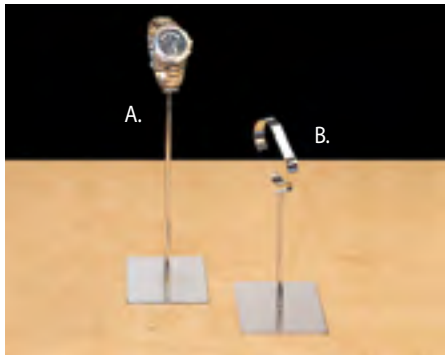

Wrist Watch Display Stand

Polished chrome wrist watch display stand with rotating top attachment. 4 3/4" d x 3 1/2" w base - felt bottom.

A. 54469C (8" stem) **$11.00**
B. 54468C (5" stem)..... **$10.50**