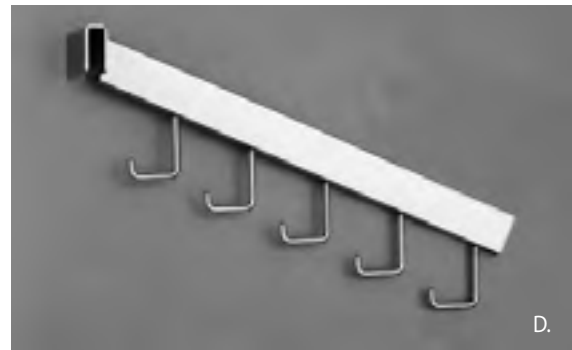

Faceouts and hooks for 1/2" x 1 1/2" rectangular tubing.

C.

Chrome Faceouts for 1/2" Rectangular Tubing

- A. 27128C (14" straight) $3.50
- B. 27101C (12" straight) $3.00
- C. 27234C (3" straight) $2.00

Faceouts for 1/2" Rectangular Tubing

- D. 27100C (5 hook slant) $4.10
- E. 27099C (6 cube slant) $4.10
- F. 27190C (12" straight rod with disk) $4.10

Display Hooks with 90° Tips for 1/2" Tubing

1/4" thick chrome display hooks. Hooks slip over horizontal 1/2" wide x 1 1/2" rectangular tubing.

- G. 27428C (6" with 90° tip) ..... .54¢
- 27429C (8" with 90° tip) ..... .59¢
- 27430C (10" with 90° tip) ..... .63¢

Display Hooks for 1/2" Tubing

1/4" thick chrome display hooks. Hooks slip over horizontal 1/2" wide x 1 1/2" rectangular tubing.

- H. 27527C (4" chrome) ..... .48¢
- 27528C (6" chrome) ..... .54¢
- 27529C (8" chrome) ..... .59¢
- 27530C (10" chrome) ..... .63¢

Chrome Wall Mount Hardware

Rectangular wall mount faceouts.

- I. 27131C (rectangular 12" straight) $4.10
- J. 27233C (rectangular 3" straight) $3.90
- K. 27038C (3" chrome) $2.00
- 27109C (6" chrome) $2.20

Rectangular and round hang rail tubing, end caps and connecting joiners.

1" Round Chrome Tubing - Heavy Wall

- A. 23018C (4 ft. x 1") $4.65
- 23019C (5 ft. x 1") $5.80
- 23020C (6 ft. x 1") $6.90
- 23021C (8 ft. x 1") $9.25
- 23022C (10 ft. x 1") $11.45

1 1/4" Round Chrome Tubing

- 23024C (4 ft. x 1 1/4") $5.75
- 23025C (5 ft. x 1 1/4") $7.15
- 23026C (6 ft. x 1 1/4") $8.50
- 23027C (8 ft. x 1 1/4") $11.25
- 23028C (10 ft. x 1 1/4") $15.55

Round End Caps & Joiners

- B. 23032C (End cap for 1" diameter) $1.25
- 23033C (End cap for 1 1/4" diameter) $1.25
- C. 23030C (Joiner for 1" diameter) ..... .95¢
- 23031C (Joiner for 1 1/4" diameter) ..... .95¢