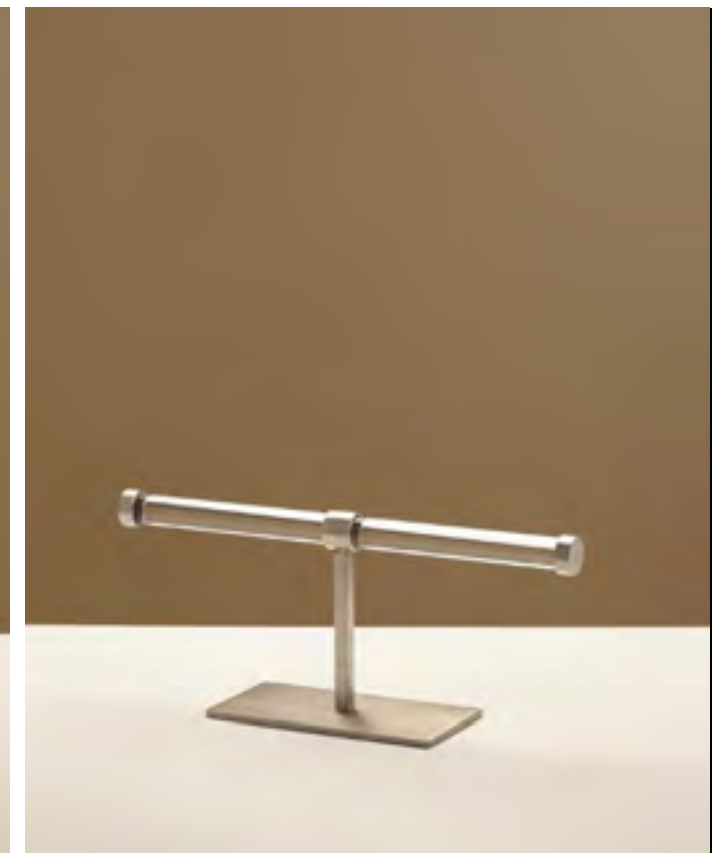

### White Jewelry Display Box

Plexi jewelry box made of polished chrome & white acrylic. 3 polished chrome hangrails & nine 4" polished chrome double hooks.

54457W ..... \$159.00

### Bracelet Bar

Bracelet bar 15" long x 1" round plexi bar with satin nickel end caps and upright on 4" x 8" base. 7" overall height.

54490K ..... \$38.00