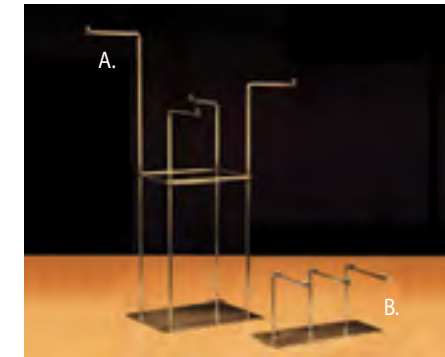

Necklace or Bracelet Display

Necklace display (A) - 18", 20" & 24" high arms or bracelet jewelry display (B) with 3 - 5" high arms. Antique bronze finish.

1. **A. 56036B** (9" x 6 3/4" base).....**$31.00**
   B. 56037B (9 3/4" x 4" base).....**$21.00**