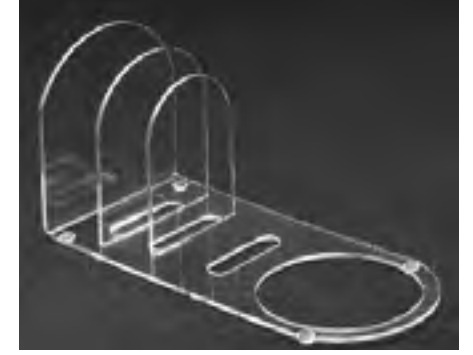

5 Piece Dinnerware Display

Clear acrylic five piece dinnerware display with grooved slots. 12" long.
54128A **$16.25**