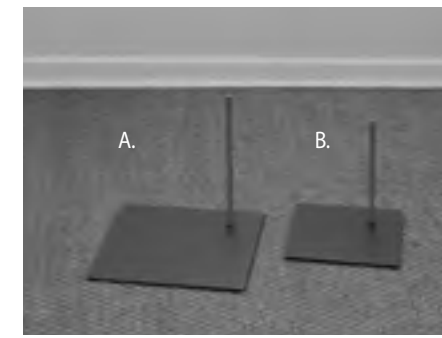

Flexible Kids Form - 2/3 Years
Hands, arms, legs and torso twist and bend for a realistic pose. Bone jersey with a natural wood neckblock. Forms hang from a cable at the back of the neck or use fitting on back of form leg for stands. 2-3 years.
71113K..... $130.00