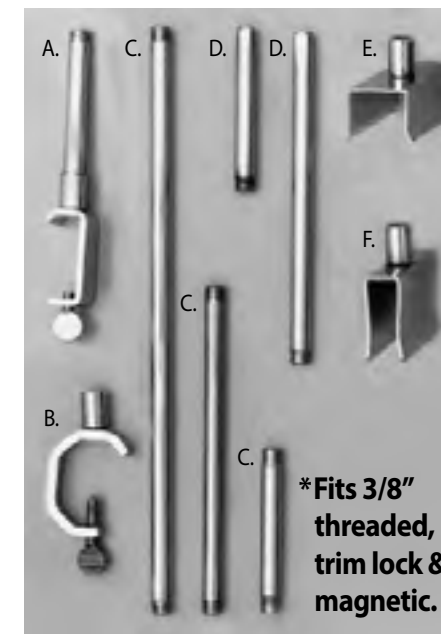

Clamps & Stems for Sign Holders

Rectangular screw-on sign holder clamp.
A. 58087C.....$1.25
Universal screw-on clamp. 3/8" fitting.
B. 58311C.....$1.85
3/8" stems are threaded at both ends.
C. 58048C (12" long).....$1.00
58047C (6" long)......65¢
58088C (3" long)......50¢
3/8" stems. One squared end - Trimlock
D. 58090C (3" long)......50¢
58091C (6" long)......65¢
E. 58049C (Fits 1" square tubing).....$2.05
Square spring clamp, 3/8" fitting.
F. 58117C (Fits 1/2" rect. tubing).....$2.05
Rectangular spring clamp, 3/8" fitting.