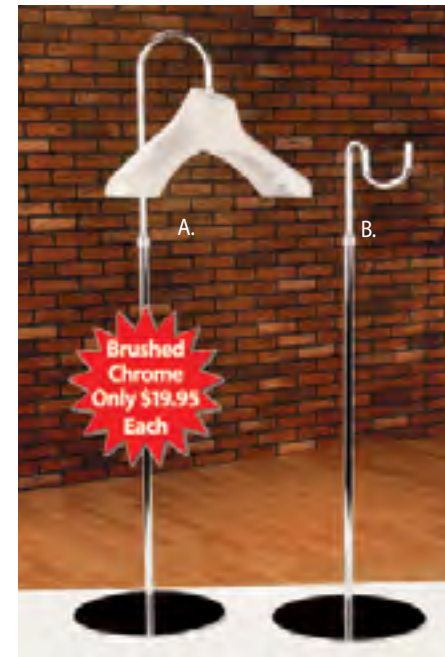

Hanger/Hook Stands

Adjustable brushed chrome hanger stand with 19" wide x 2 1/2" white hanger.

A. 53017M (Brushed Chrome).....$19.95

Adjustable hook stand with 3" hook.

B. 53016C (Polished Chrome).....$21.75