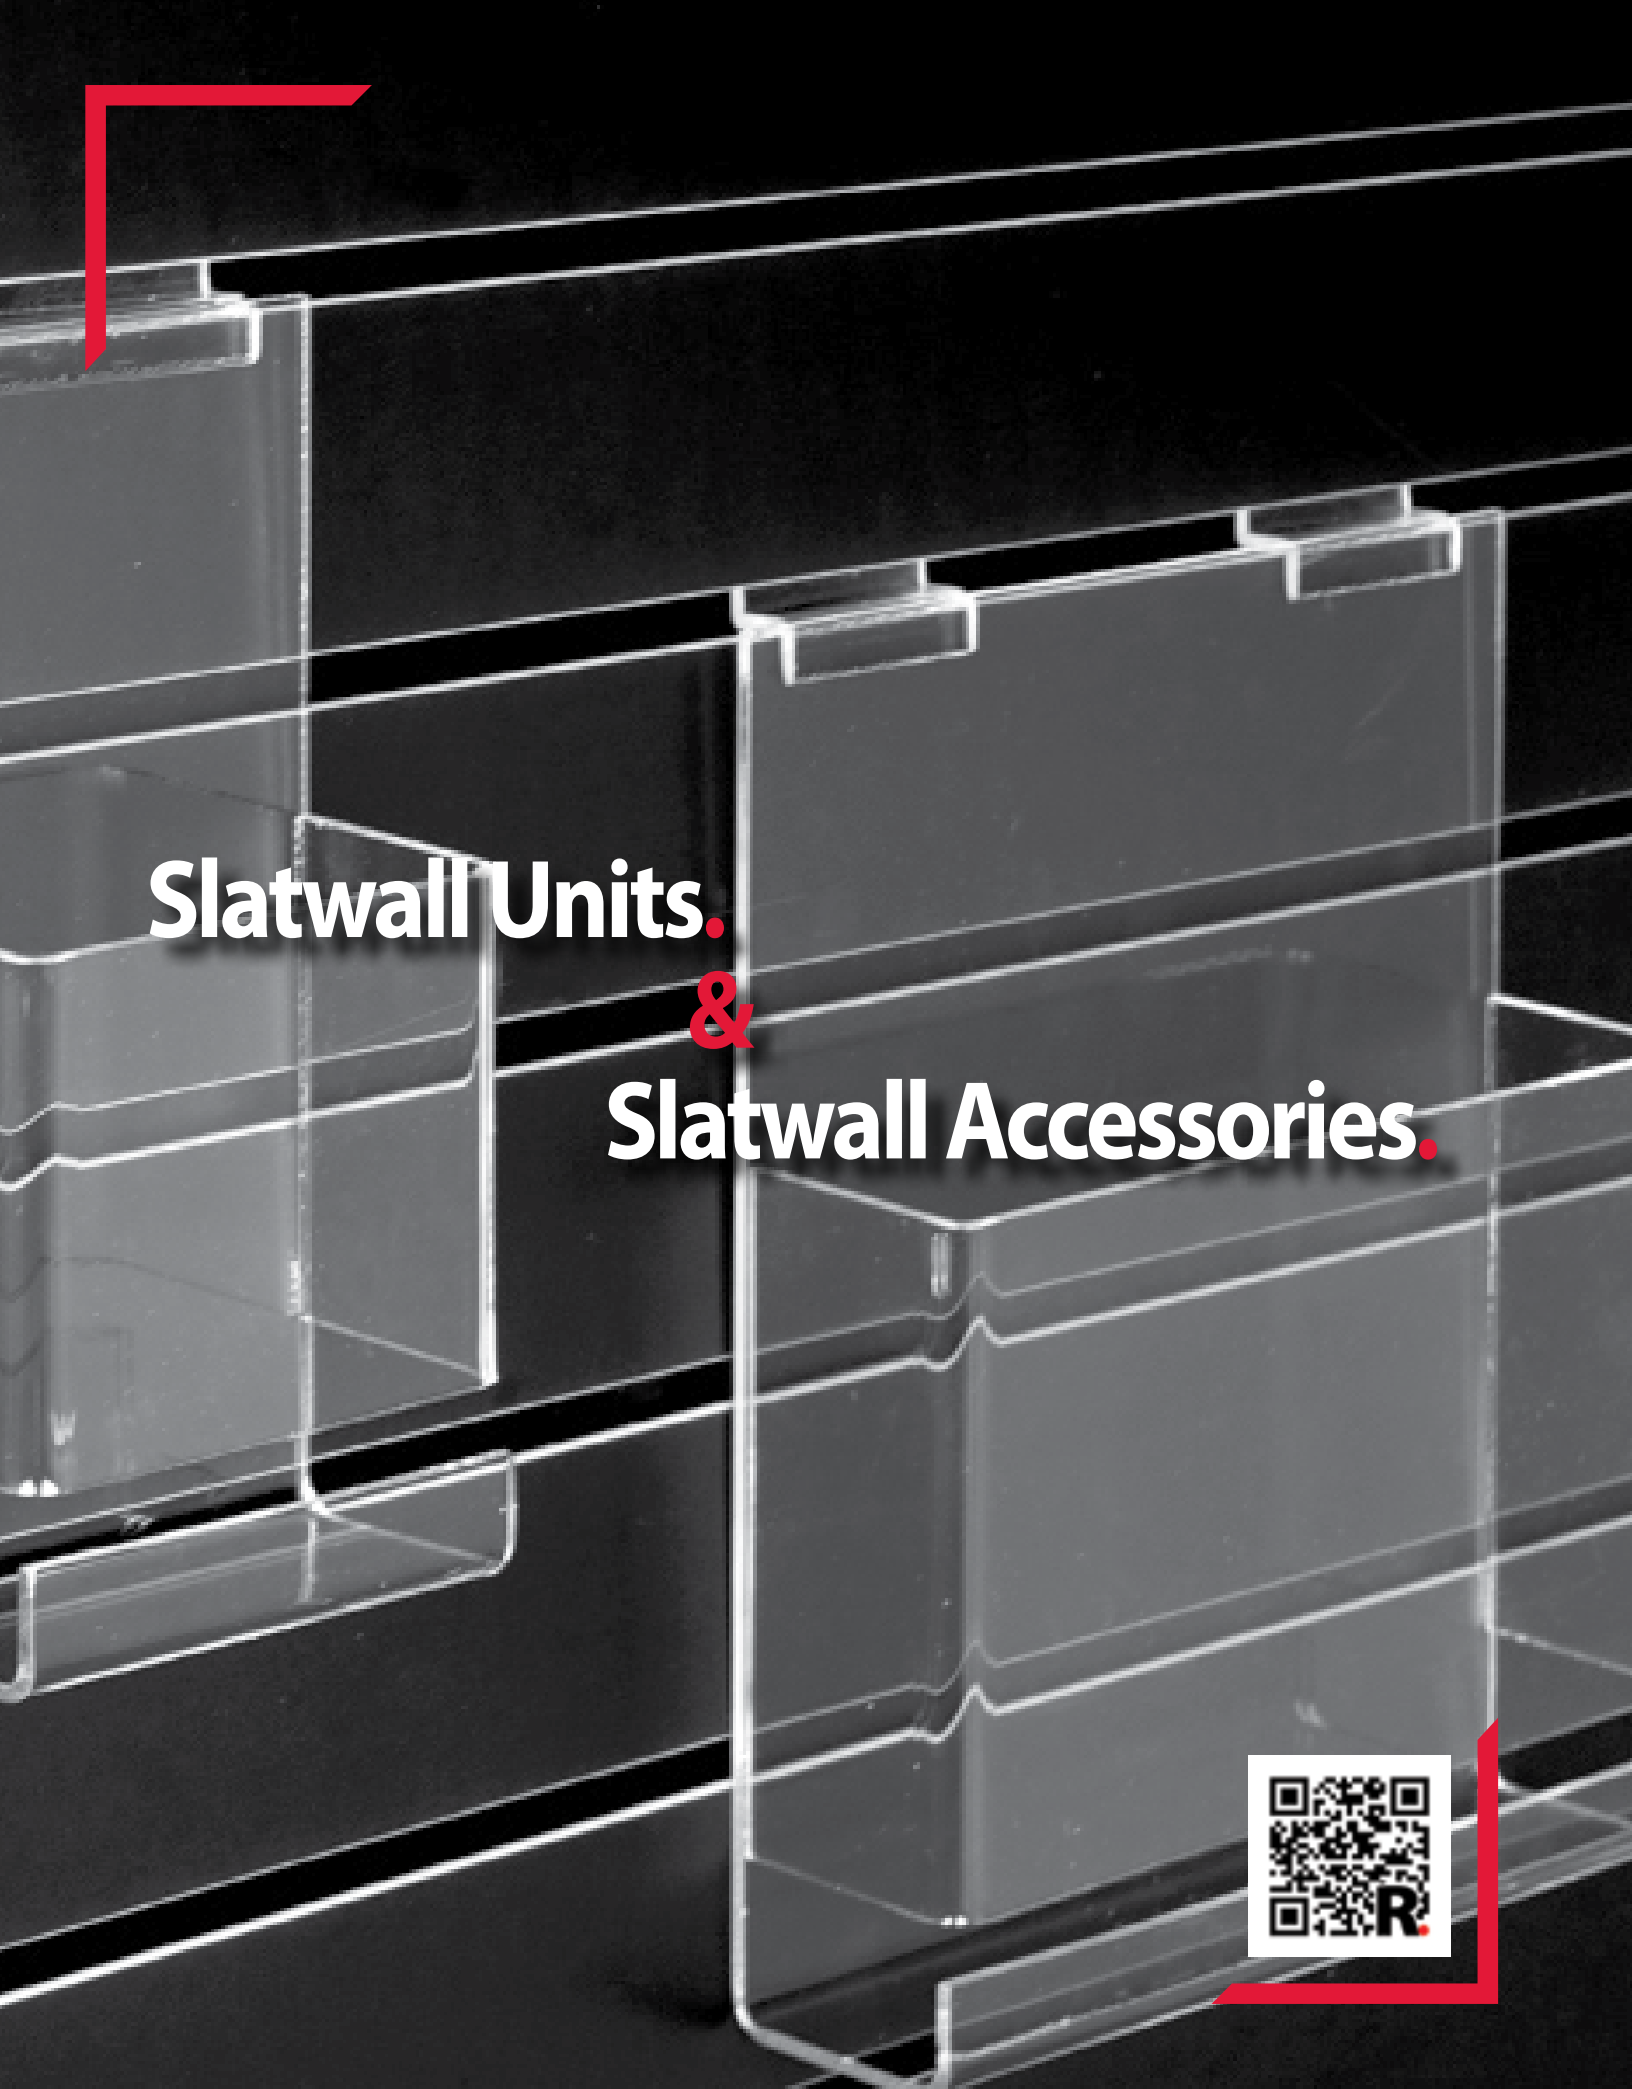

Slatwall Units. & Slatwall Accessories.