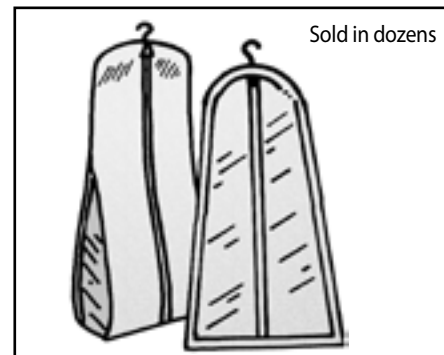

Clear or White Gown Bags

High quality plastic. Sold in dozens.

90030C (24" x 66" x 10" gusset- Clear). **$54.00**

90029C (24" x 72" x 10" gusset- Clear). **$56.00**

90028W (36" x 72" - White) **$51.00**