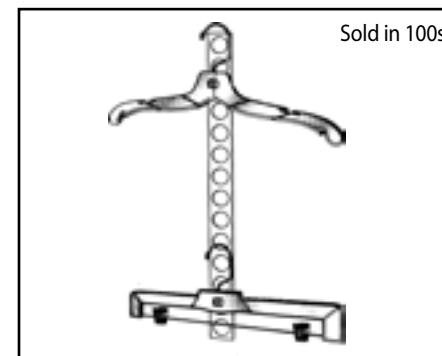

Plastic Hanger Connector Strip

Hanger connector strip shows sets and coordinates. Clear plastic - 14" long.

00030A (Sold in 100s) **$35.00**