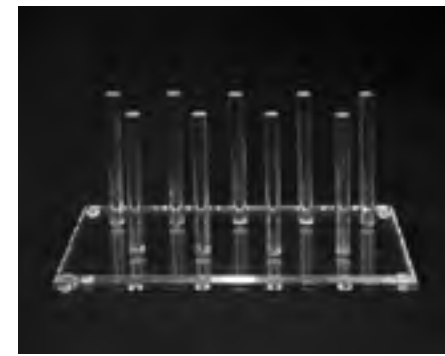

Multiple Post Acrylic Ring Display

Clear acrylic multiple post ring display. Clear ring display has nine 5" high rods on 6" x 12" base.

1. **56030A** **$29.45**