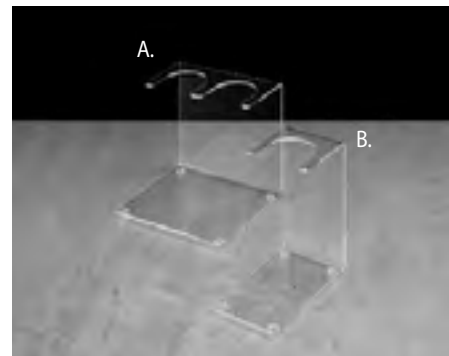

Clear Acrylic Boot Displays

Clear acrylic boot displays hold single boot or pairs. Double boot display is 6" w x 7" h. Single boot display is 3 1/2" w x 6 1/2" h.

1. **A. 54219A**.....**$12.95**
   B. 54529A **$11.20**