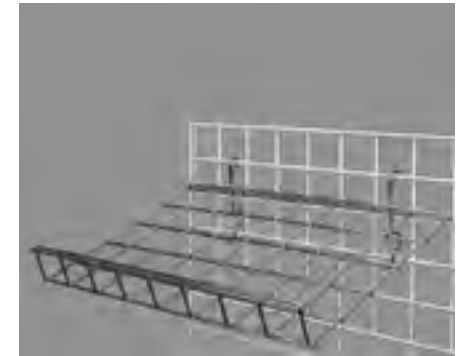

Gridwall Slant Shelf

Slant shelf with 2" front lip. 15" d x 24" w.
18078C (Polished Chrome).....$10.40
18078W (White).....$9.40
18078E (Black) $9.40