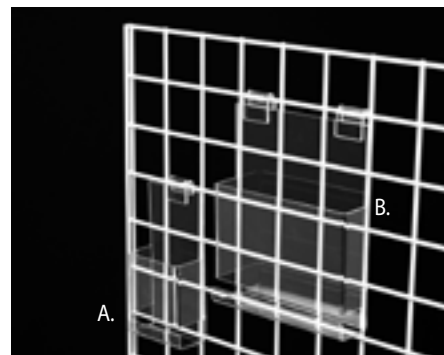

Clear Acrylic Literature Displays

Clear acrylic literature displays fit standard gridwall panels or floor standing units.
A. 18100A (9" h x 4" w x 2" d) $10.85
B. 18369A (11" h x 8 1/2" w x 2" d) $13.70