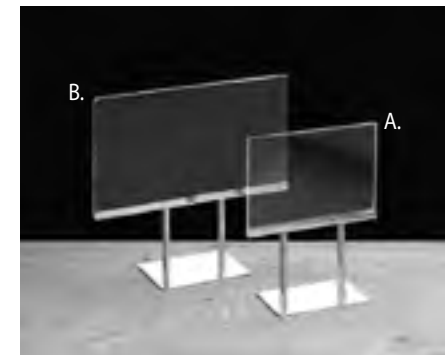

Acrylic Sign Holder w/ Chrome Base

Clear acrylic counter top sign holders or card holders on polished chrome base with 4" stems.

- **A. 58205A** (7" w x 5.5" h)..... **$5.50**
- **B. 58206A** (11" w x 7" h)..... **$7.00**