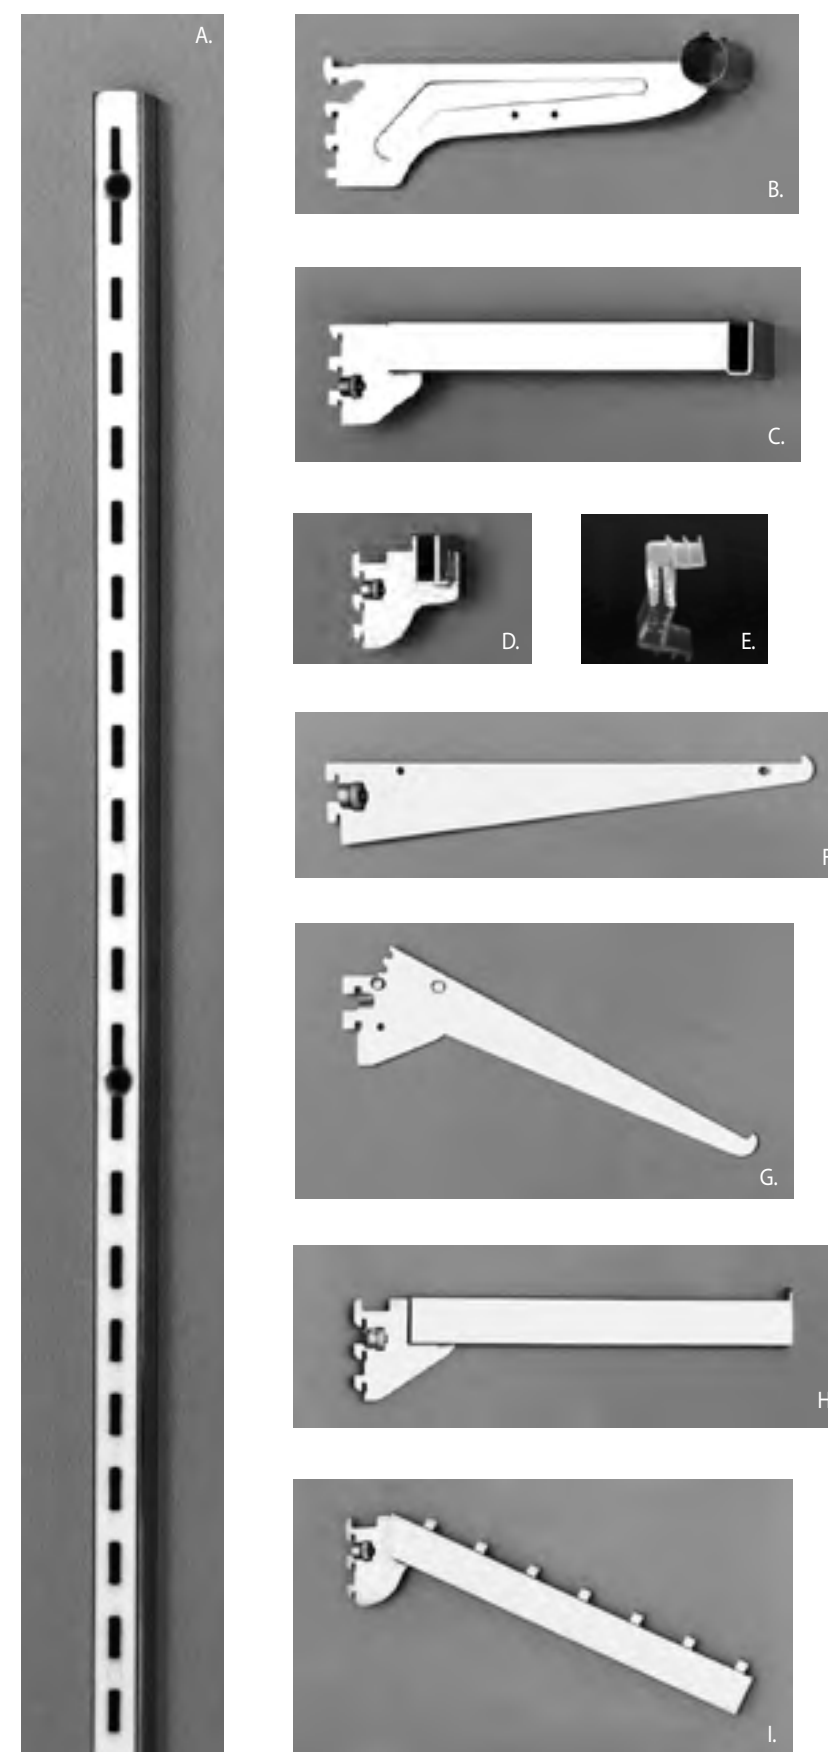

# Universal 1/2" Slotted Hardware

www.melvinroos.com

1/2" slots universal standards, brackets and hangrails.