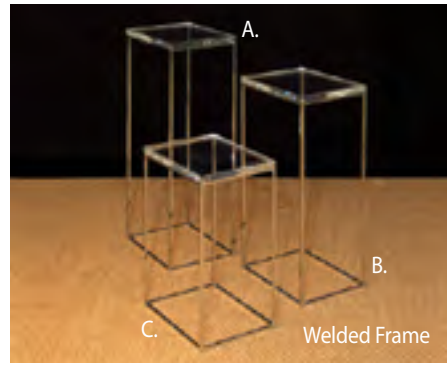

Rectangular Floor Plexi Top Risers

Floor standing display risers with 1" thick clear acrylic on 3/8" solid polished chrome bar.
A. 43156C (12" x 16" x 38" h) **$152.50**
B. 43155C (12" x 16" x 32" h) **$146.00**
C. 43154C (12" x 16" x 24" h) **$138.00**