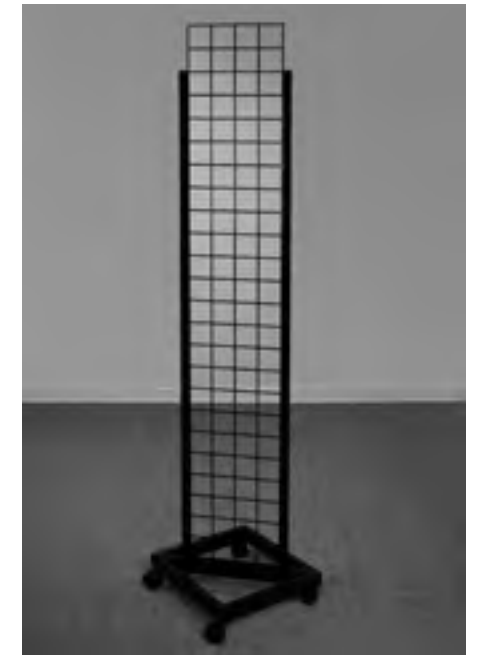

Free Standing Grid Display

72" high x 14" wide free standing grid display on 16" wide x 3" high diamond base. Casters included. Black finish. Overall height 75".

- **18029E** **$87.50**