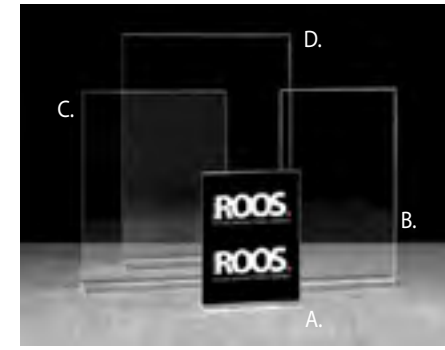

Acrylic Counter Top Sign Holders

Bottom or side loading acrylic sign holders a great addition to your retail sales promotion!

- **A. 58053A** (5.5" w x 7" h)..... **$2.95**
- **B. 58054A** (7" w x 11" h)..... **$4.95**
- **C. 58135A** (8.5" w x 11" h)..... **$5.65**
- **D. 58055A** (11" w x 14" h)..... **$10.60**