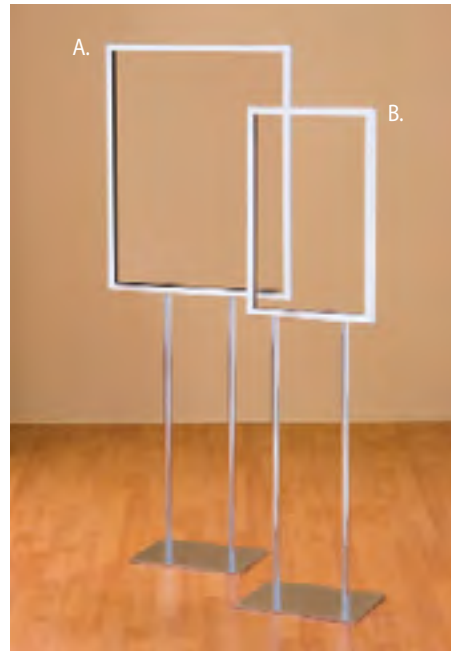

Bulletin Sign Holder Floor Stand
Polished chrome metal bulletin sign holder display stand with flat base. Comes in two popular sizes and draws immediate attention to sale items on the floor.
A. 58016C (22" w x 28" h) **$31.25**
B. 58019C (14" w x 22" h) **$29.15**