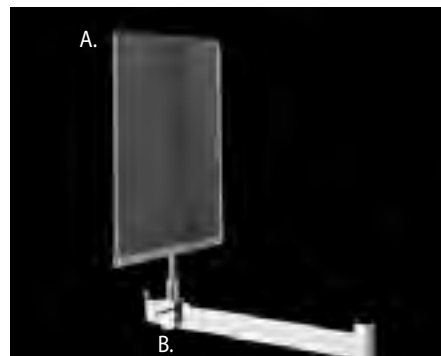

Acrylic Trim Lock Sign Holder

Clear acrylic 3/8" trim lock sign holder displays with polished chrome channel. 14" high x 11" wide. Small clamp sold separately.
A. 58319C.....$12.00
B. 58301C (Clamp).....$2.50