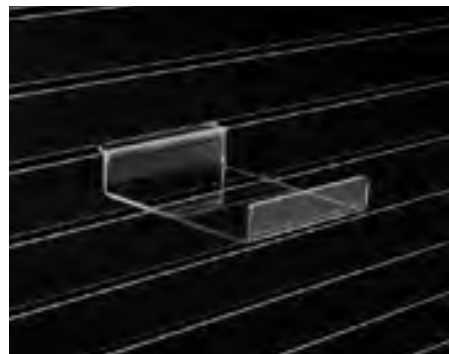

Clear Acrylic Slatwall Shelf

Clear acrylic slatwall accessory shelf with front lip fits standard slatwall panels or free standing slatwall units.

26266A (7" w x 8" d x 1" lip)..... **$12.25**