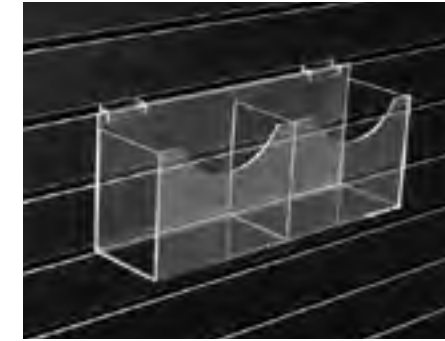

Clear Acrylic Double Hosiery Bin

Clear acrylic double tray hosiery display fits standard slatwall. Holds up to 24 packages. 15" w x 5 1/2" h x 4" deep.

26144A **$31.80**