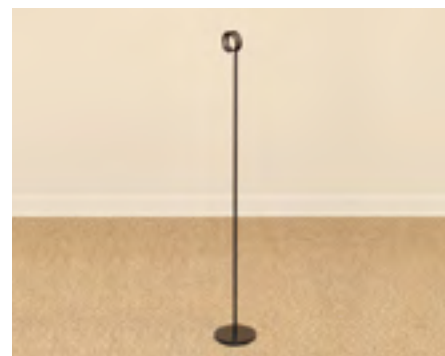

Spring Loop Sign Holder - Large

Spring wire loop metal display sign holder on 5" round matte black weighted base. 36" high - 2.5" diameter loop that holds a 1/4" thick sign. This unique metal sign holder design commands attention.
58483E.....$16.50