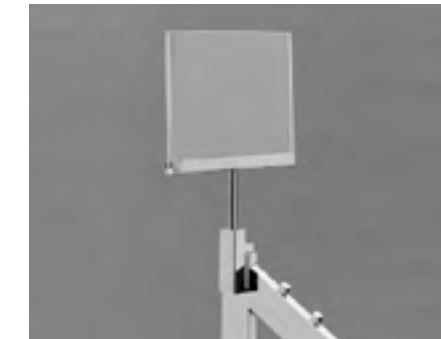

3/8" Trim Lock Acrylic Sign Holder

Clear acrylic sign holder with polished chrome channel - 3" stems. Fits trim lock clamp. Available in 2 popular sizes.
58227A (5 1/2" h x 7" w).....$5.00
58232A (7" h x 11" w).....$6.30