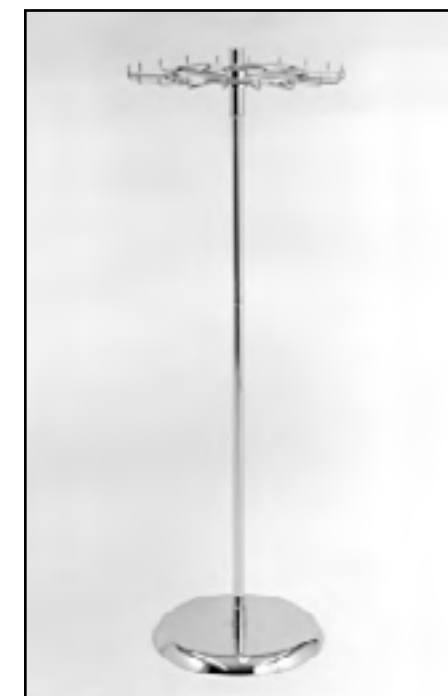

### Rotating Belt Display Rack

Classic clothing accessory display rack with 20 hook top, weighted base holds steady. Ties and/or belts swivel for easy display.

**12023C**.....\$55.00