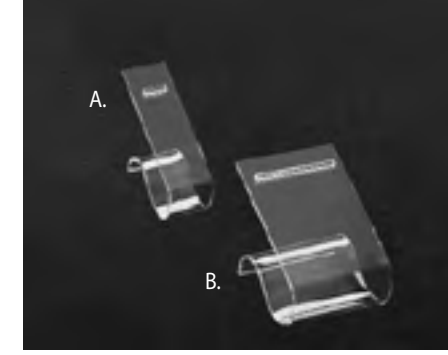

Clear Acrylic Singles & Pairs

Clear acrylic shoe risers with heel stops for singles and pairs.
A. 54121A (Single - 2" w x 5 1/2" h) **$3.95**
B. 54120A (Double - 5" w x 6 1/4" h) **$7.60**