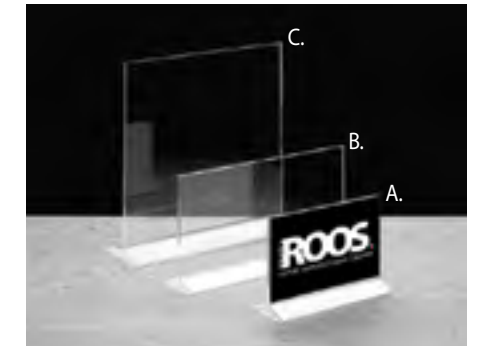

Counter Top Acrylic Sign Holders

Top or side loading acrylic sign holders a great addition to your retail sales promotion!

- **A. 58154A** (7" w x 5.5" h)..... **$3.15**
- **B. 58156A** (11" w x 7" h)..... **$6.65**
- **58252A** (7" w x 11" h - Not shown)..... **$5.50**
- **C. 54306A** (11" w x 14" h)..... **$10.95**