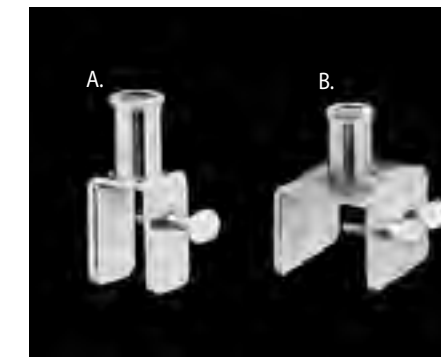

Screw Tight Trim-Lock Clamps

Clamp (A) fits 1/2" tubing. Clamp (B) fits from 1" to 1 1/2" tubing. **Trim lock** square end stems press-fit into clamp.
A. 58301C (1 screw - Chrome).....$2.50
B. 58302C (2 screws - Chrome).....$2.80