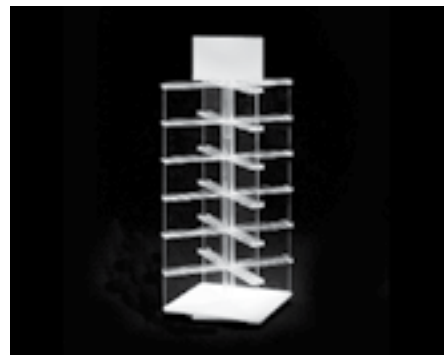

Revolving Earring Display

Four panel clear plexi earring spinner. Includes cardholder on top with mirror on one side 5" w x 2 1/2 h.

54524A **$78.15**