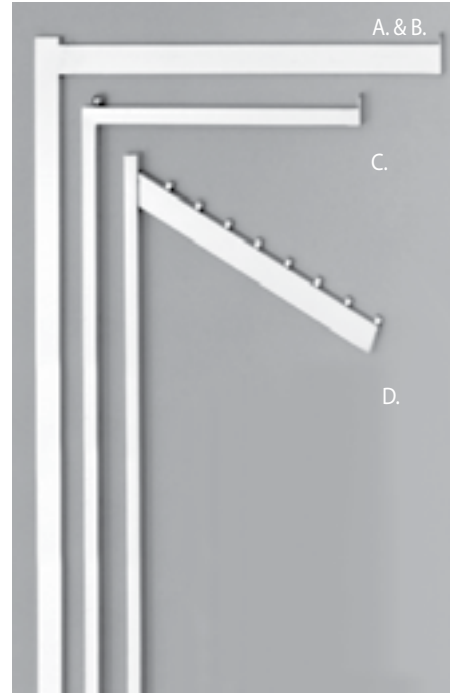

Replacement Clothing Rack Arms
A. 10043C (22" - Straight) $9.00
B. 10044C (16" - Straight) $9.00
C. 10050C (16" - Straight) $7.50
D. 10048C (16" Flag - Slant) $8.25