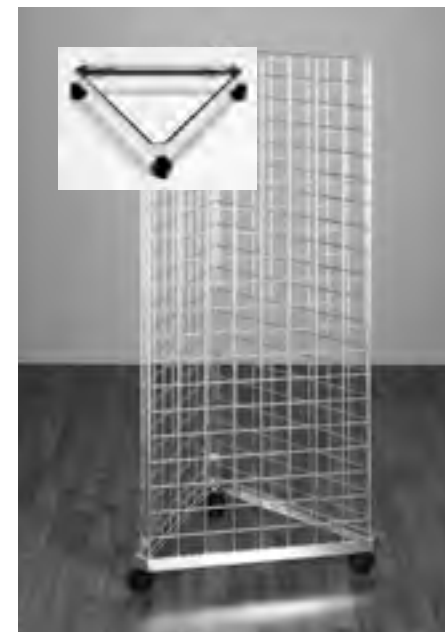

3-Way Grid Base

Holds three 24" wide panels to build a triangular free standing grid display. Base with casters.

- **18283C** (Polished Chrome) **$26.75**
- **18283W** (White) **$26.75**
- **18283E** (Black) **$26.75**