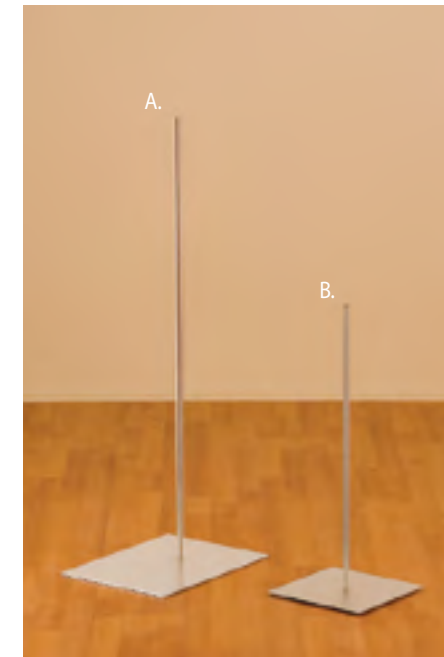

**Hanger/Hook Stands**

Adjustable brushed chrome hanger stand with 19" wide x 2 1/2" white hanger.

A. 53017M (Brushed Chrome).....\$19.95

Adjustable hook stand with 3" hook.

B. 53016C (Polished Chrome).....\$21.75