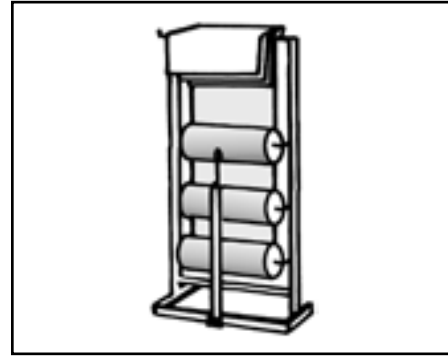

Bagging Jacks, Bags & Supplies

1.800.241.6897

3 Roll Bagging Jack

Three roll bagging jack dispenser for gowns, sportswear, coats and dresses. Polished chrome finish - 74" high.

08003C **$88.10**