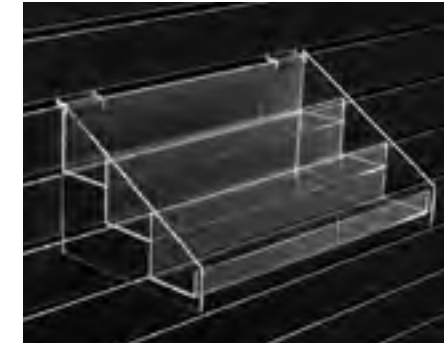

Clear Acrylic Three Tier Display

Clear acrylic three tier slatwall display. Holds wallets, small leathers and/or accessories. Fits standard slatwall panels or free standing slatwall units. 7" h x 15" w x 8 1/2" d.

26275A **$37.45**