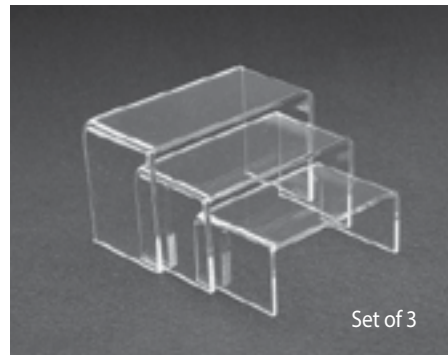

Set of 3

U Risers for Singles

1/4" clear acrylic display risers for singles.

- 8" high x 9 3/4" long x 6" deep
- 6" high x 7 3/4" long x 6" deep
- 4" high x 6" long x 6" deep

54379C (Set of 3) **$29.25**