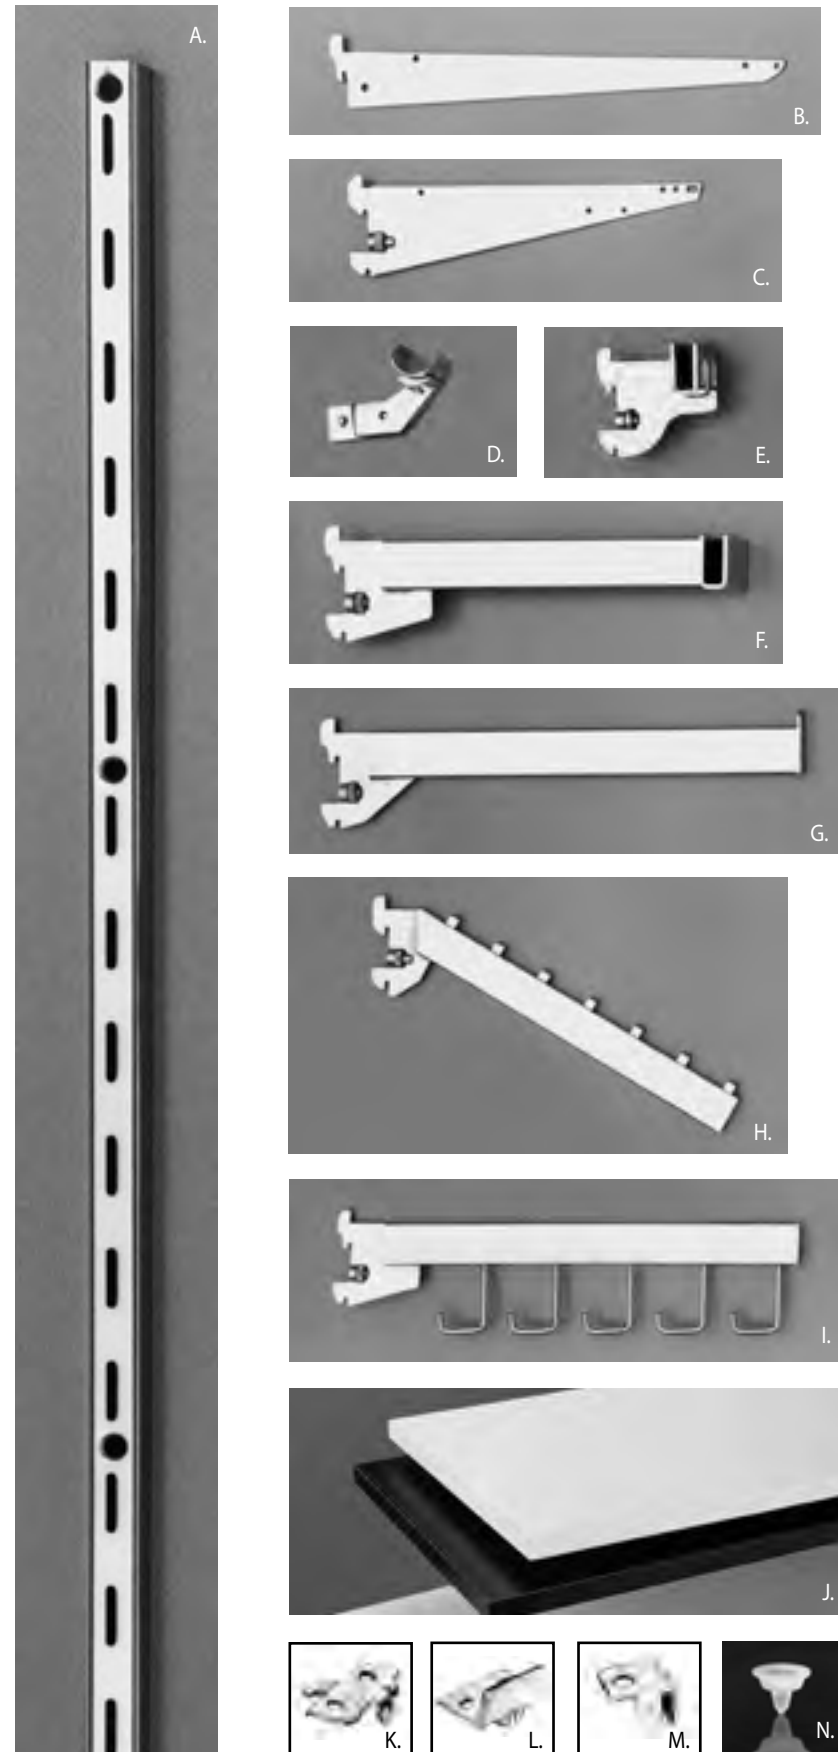

# Heavy Duty 1" Slotted Hardware

1.800.241.6897

1" slots spaced 2" center to center. 1/8" thick steel, designed for the heaviest loads.