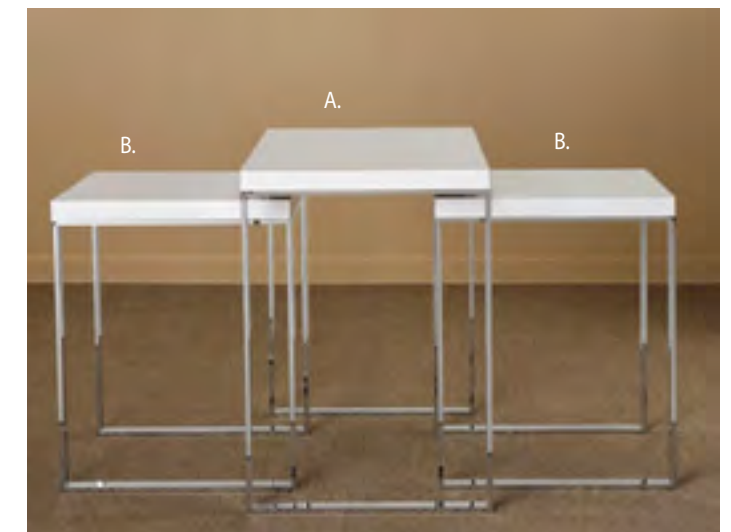

## Nesting Display Tables

### Nesting Polished Chrome Tables

Nesting retail display tables with white gloss laminate top 3" skirt and polished chrome frame.

<b>A. 43045W</b> (Square Table).....	<b>\$177.00</b>
<b>B. 43043W</b> (Rectangular Table) .....	<b>\$212.00</b>
<b>C. 43044W</b> (Low Table).....	<b>\$160.75</b>

### Nesting Polished Chrome Tables

Nesting tables great for smaller spaces and aisles. Polished chrome frame and gloss white top blend well in any department.

<b>A. 43241W</b> (24" x 30" x 34" High).....	<b>\$152.00</b>
<b>B. 43242W</b> (18" x 24" x 30" High) .....	<b>\$135.00</b>