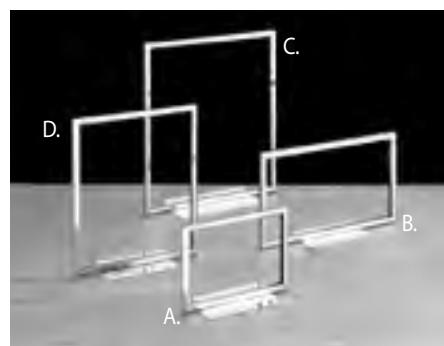

Heavy Flush Base Sign Holder

Counter top chrome sign holders with flush base - non scratch, white felt on bottom.

- **A. 58003C** (7" w x 5.5" h)..... **$4.50**
- **B. 58004C** (11" w x 7" h)..... **$5.00**
- **C. 58026C** (11" w x 14" h)..... **$5.75**
- **D. 58347C** (8.5" w x 11" h)..... **$4.35**