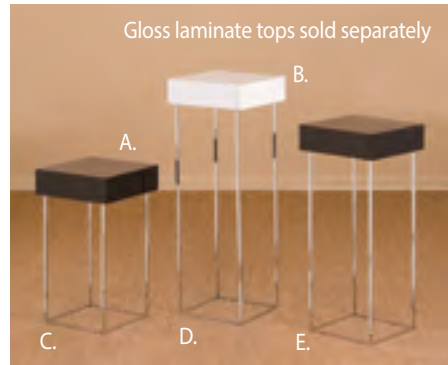

Floor Risers & Counter Top Risers

www.melvinroos.com

Acrylic Counter Top Risers & Easels

1.800.241.6897

Square Frame Chrome Floor Risers

Polished chrome welded frame display risers.
A. 43082E (Black Gloss Top) **$48.00**
B. 43082W (White Gloss Top) **$48.00**
C. FRM-43151-C (12" x 12" x 24" h) ... **$50.00**
D. FRM-43153-C (12" x 12" x 38" h) ... **$74.00**
E. FRM-43152-C (12" x 12" x 32" h) ... **$62.00**