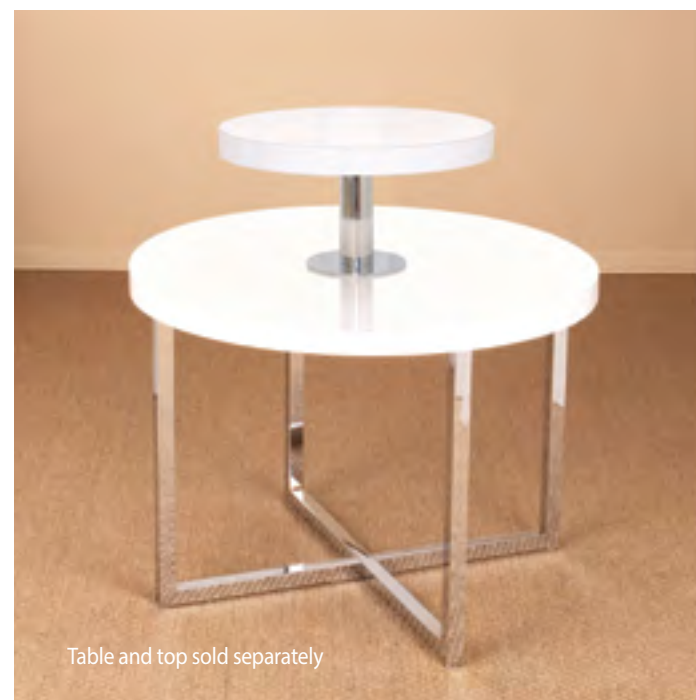

Chrome Frame Table & Top

42" round white gloss table, 30" high, with polished chrome KD frame. 24" round gloss, 12" high, white laminate top section, 2 1/4" skirt, heavy duty polished chrome base.

A. 43237CW (Table Topper)	$292.00
B. 43205CW (42" Table)	$392.00