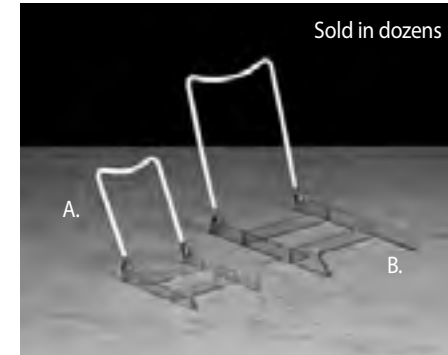

Clear Base Easel

Adjustable clear acrylic base easels with hinged white wire back. Sold in dozens.
A. 55001W (3 1/2" x 4 1/2" h) ..... **$15.95/dz.**
B. 54352A (5" x 6 1/2" h) ..... **$18.65/dz.**