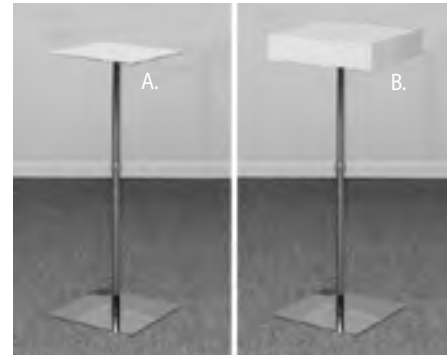

### Adjustable Round Floor Riser

Polished chrome 12" round top display riser, adjusts 25" x 42" high overall, 12" weighted base. Gloss white top sold separately.  
**A. 43048C** (Polished Chrome) ..... **\$56.00**  
**B. 43063W** (12" Gloss White Top) ..... **\$51.00**