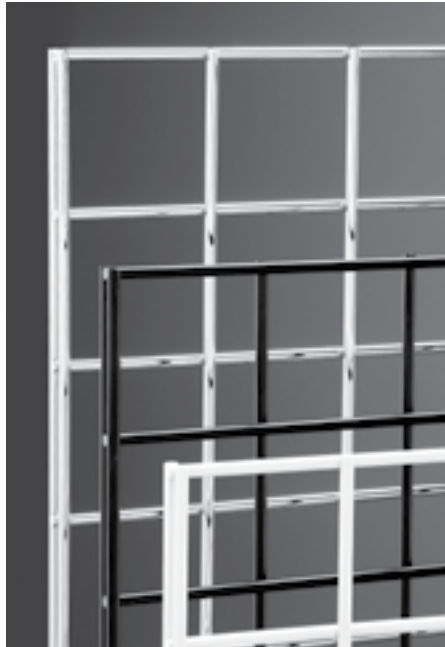

Gridwall Panels & Units. & Gridwall Accessories.

Grid Panels
Heavy 1/4" wire in 3" squares. Upright edges reinforced with double 1/4" wire.

Polished Chrome - C	White - W	Black - E
18311C (12" x 60") $10.50	18311W (12" x 60") $9.50	18311E (12" x 60") $9.50
18322C (24" x 48") $15.95	18322W (24" x 48") $13.50	18322E (24" x 48") $13.50
18323C (24" x 60") $19.50	18323W (24" x 60") $16.50	18323E (24" x 60") $16.50
18076C (24" x 72") $23.65	18076W (24" x 72") $19.50	18076E (24" x 72") $19.50
18049C (24" x 84") $27.05	18049W (24" x 84") $23.00	18049E (24" x 84") $23.00
18048C (24" x 96") $30.85	18048W (24" x 96") $26.00	18048E (24" x 96") $26.00
18053C (48" x 48") $31.25	18053W (48" x 48") $25.00	18053E (48" x 48") $25.00